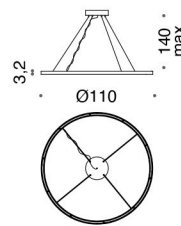

**C**

**675/78**  
Strip LED 33 W  
4290 lumen - 3000K  
CE ⊕ ▽

**C**

**675/50**  
Strip LED 20 W  
2600 lumen - 3000K  
CE ⊕ ▽

**C**

**676/110**  
Strip LED 100 W  
13000 lumen - 3000K  
CE ⊕ ▽

**C**

**674/110**  
Strip LED 47 W  
6110 lumen - 3000K  
CE ⊕ ▽