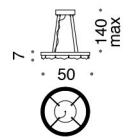

C

675/50
Strip LED 20 W
2600 lumen - 3000K
CE ⊕ ▽