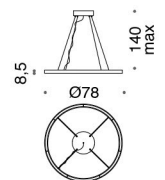

C

674/78
Strip LED 33 W
4290 lumen - 3000K
CE ⊕ ▽