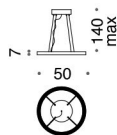

C

674/50
Strip LED 20 W
2600 lumen - 3000K
CE ⊕ ▽