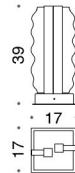

**B - C**

**677/5PF**  
Strip LED 30 W  
1815 lumen - 3000K  
CE ⊕ ▽

**B - C**

**677/3**  
Strip LED 20 W  
1210 lumen - 3000K  
CE ⊕ ▽

**B - C**

**677/2L**  
Strip LED 20 W  
1210 lumen - 3000K  
CE ⊕ ▽

**B - C**