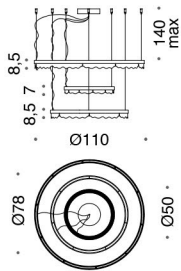

**C**

**675/78**  
Strip LED 33 W  
4290 lumen - 3000K  
CE ⊕ ▽

**C**

**675/50**  
Strip LED 20 W  
2600 lumen - 3000K  
CE ⊕ ▽

**C**

**676/110**  
Strip LED 100 W  
13000 lumen - 3000K  
CE ⊕ ▽

**C**

**674/110**  
Strip LED 47 W  
6110 lumen - 3000K  
CE ⊕ ▽