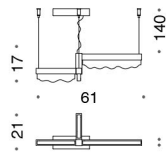

B - C

677/3
Strip LED 20 W
1210 lumen - 3000K
CE ⊕ ▽