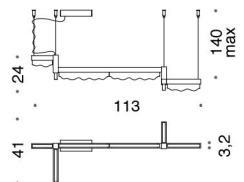

**C**

**674/78**  
Strip LED 33 W  
4290 lumen - 3000K  
CE ⊕ ▽

**C**

**674/50**  
Strip LED 20 W  
2600 lumen - 3000K  
CE ⊕ ▽

**C**

**674/3S**  
Strip LED 100 W  
13000 lumen - 3000K  
CE ⊕ ▽

**C**

**677/6**  
Strip LED 40 W  
2420 lumen - 3000K  
CE ⊕ ▽