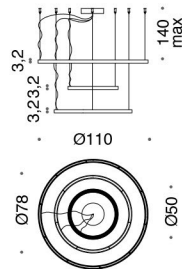

**C**

**674/78**  
Strip LED 33 W  
4290 lumen - 3000K  
CE ⊕ ▽

**C**

**674/50**  
Strip LED 20 W  
2600 lumen - 3000K  
CE ⊕ ▽

**C**

**674/3S**  
Strip LED 100 W  
13000 lumen - 3000K  
CE ⊕ ▽

**C**

**677/6**  
Strip LED 40 W  
2420 lumen - 3000K  
CE ⊕ ▽